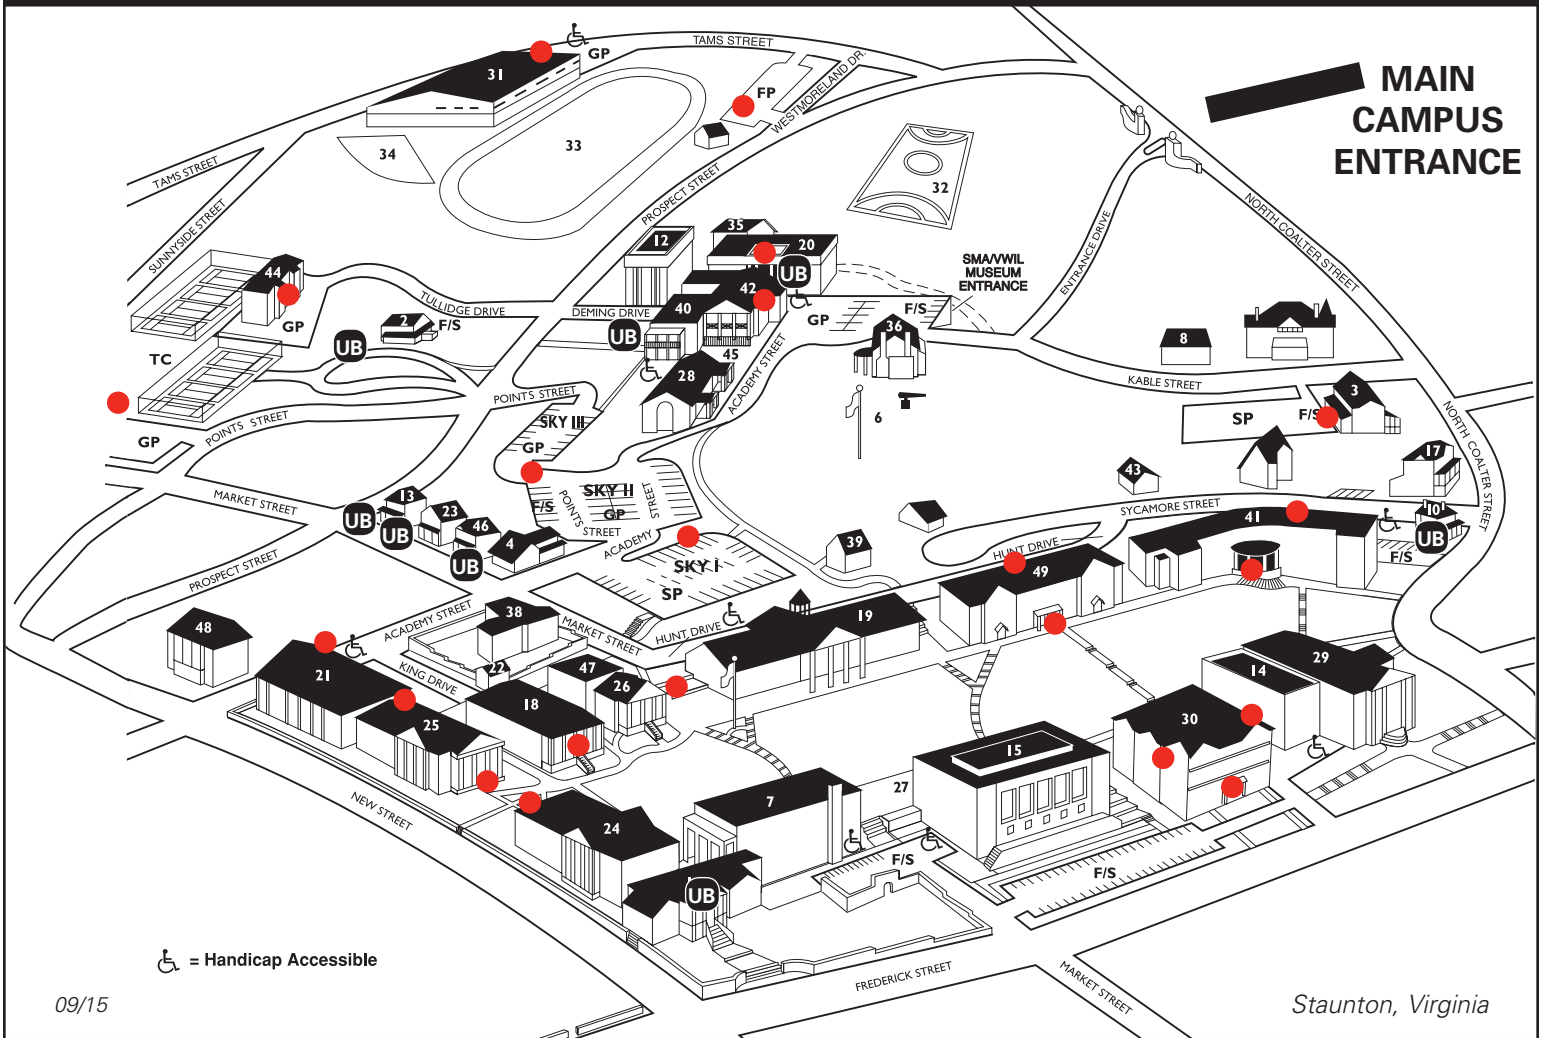

MARY BALDWIN COLLEGE CAMPUS MAP

● LOCATION OF EMERGENCY PHONE

SPENCER CAMPUS SIDE ENTRY
 SPENCER PARKING LOT ENTRY
 WOODSON CAMPUS SIDE ENTRY
 WOODSON FIRE LANE ENTRY
 WENGER ATM ENTRY
 HILLTOP CAMPUS SIDE ENTRY
 MEMORIAL CAMPUS SIDE ENTRY

MCCLUNG CAMPUS SIDE ENTRY
 PEG MAIN ENTRY
 PEG TERRACE ENTRY
 PEG LOADING AREA ENTRY
 KING FIRE LANE ENTRY
 KING HANDICAP ACCESSIBLE ENTRY
 SKY 1 (CORNER CLOSET TO CANNON HILL)

SKY 2/3
 SAC MAIN ENTRY
 ALUMNAE HOUSE PATIO
 KABLE RESIDENCE HALL FRONT ENTRY
 TULLIDGE RESIDENCE HALL FRONT ENTRY
 PAC MAIN ENTRY
 WESTMORELAND PARKING LOT
 POINTS STREET PARKING LOT